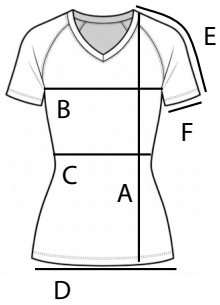

#JERSEY WOMEN

	XS	S	M	L	XL	2XL
A	61	63	65	67	70	71
B	42	44	47	50	53	57
C	40	42	45	48	51	55
D	42	44	47	50	53	57
F	14	15	16	17	18	20
E	25	27	28	30	32	33
E LONG SLEEVES	69	72	73.5	75	77	79
F LONG SLEEVES OPENING	9.5	10	10.5	11	11.5	12