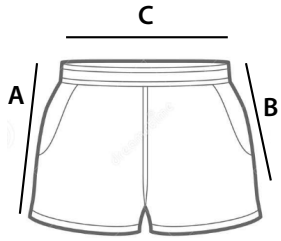

#JERSEY WOMEN

	XS	S	M	L	XL	2XL
A	61	63	65	67	70	71
B	42	44	47	50	53	57
C	40	42	45	48	51	55
D	42	44	47	50	53	57
F	14	15	16	17	18	20
E LONG SLEEVES	58	59	60	61	62	63
F LONG SLEEVES OPENING	9.5	10	10.5	11	11.5	12

#JERSEY WOMEN

	XS	S	M	L	XL	2XL
A	61	63	65	67	70	71
B	42	44	47	50	53	57
C	40	42	45	48	51	55
D	42	44	47	50	53	57
F	14	15	16	17	18	20
E	25	27	28	30	32	33
E LONG SLEEVES	69	72	73.5	75	77	79
F LONG SLEEVES OPENING	9.5	10	10.5	11	11.5	12

#RUNING JERSEY MEN

	XS	S	M	L	XL	2XL	3XL
A	66	69	71	72	73	74	75
B	46	48	51	54	57	60	63
C	16	16	17	18	19	20	21

#RUNING JERSEY WOMAN

	XS	S	M	L	XL	2XL
A	60	62	64	66	68	70
B	41	43	45	48	51	54
C	14	15	16	17	18	20

#RUNING JERSEY KID

	4	6	8	10	12	14
A	45	49	54	57	60	63
B	34	36	39	41	43	45
C	11	11	12	12	14	14

DAWR**RUNNING**

#RUNNING SHORT MEN

	XS	S	M	L	XL	2XL	3XL
A	0	0	0	0	0	0	0
B	0	0	0	0	0	0	0

#RUNNING SHORT WOMEN

	XS	S	M	L	XL	2XL
A	28	29	30	31	32	33
B	21	22	23	24	25	26
C	38	40	42	44	46	48